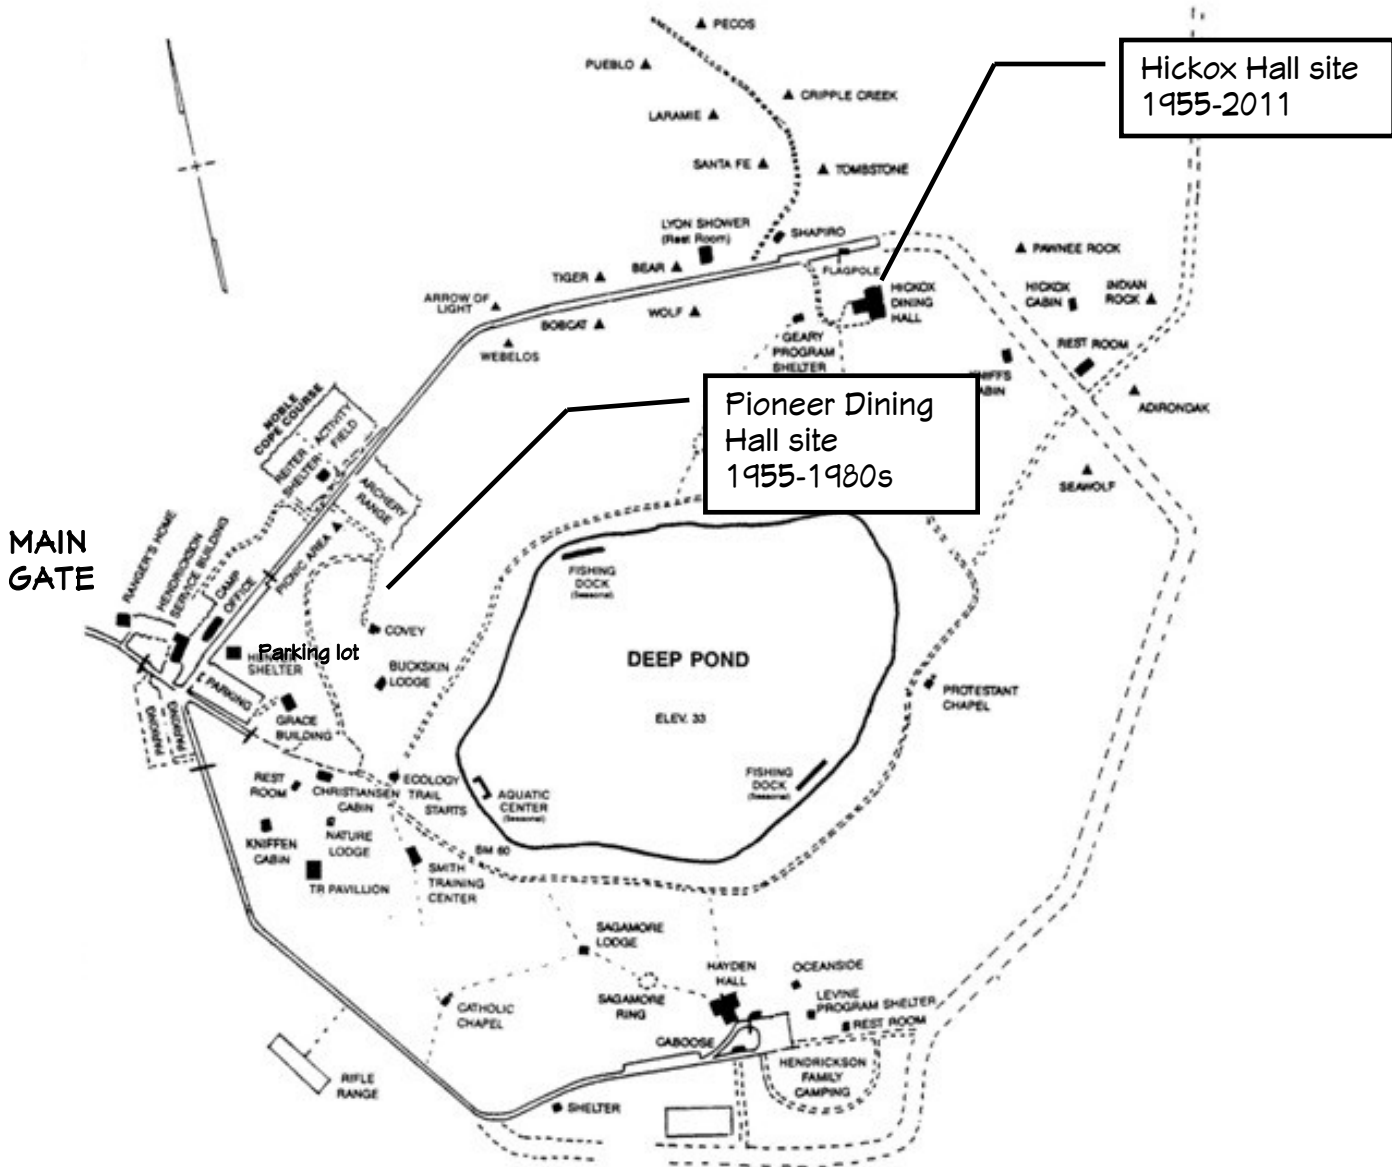

# Reimagining Hickox Hall

The Hickox Hall task force is soliciting ideas from YOUTH & ADULTS for planning the new Hickox Hall dining and program facility at Schiff Scout Reservation. The Design and Construction Group at BSA National asked the committee to think "outside the box" as the replacement facility is planned. One idea is to reconstruct Hickox Hall on the site of the Pioneer Dining Hall to make the facility more central to camp site and programs. The site is an open field and held a dining hall the same size as Hickox Hall. The location of the Pioneer Dining Hall is on this 1955 map, with current camp programs noted:

## Reimagining Hickox Hall – Alternate Site for Hickox Hall

The Design and Construction Group at BSA National asked the committee to think "outside the box" as the replacement facility is planned. One idea is to reconstruct Hickox Hall on the site of the Pioneer Dining Hall to make the facility more central to camp site and programs.

### Why it's a good idea:

Check all that applies if you are in favor of relocating the dining hall for the following reasons:

- Closer to parking lot – it will not seem as long to get to when registration is at the dining hall.
- Easier when a member of the unit has to go and meet visitors at the parking lot.
- Closer to locations from mid-day program sites in archery, activities field, craft lodge,
- Relocating the dining hall site is acceptable if it curtails excessive vehicle use and reduces pedestrian-vehicular conflict.
- The activity field can be used for formation instead of the road.
- Current dining hall site can be used as a shaded activity area for formal and informal events.